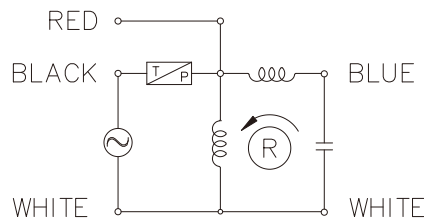

ICE MAKER MOTOR

80W

Ø120mm

CONNECTOR TYPE

DIMENSIONS

K12IP80N□ + KGJ SERIES

CONNECTION DIAGRAMS

从出力轴侧看时CCW

SPECIFICATIONS

80W 连续正格，4极

Model	Voltage (V)	Frequency (Hz)	Current (A)	Start T. (N·m/kgf·cm)	Rated T. (N·m/kgf·cm)	Speed (rpm)	Condenser (µF)
K12IP80NJ	100	50	1.6	0.38/3.8	0.56/5.6	1400	25
		60				1670	
K12IP80NC	220	50	0.8	0.38/3.8	0.56/5.6	1400	6
		60				1670	