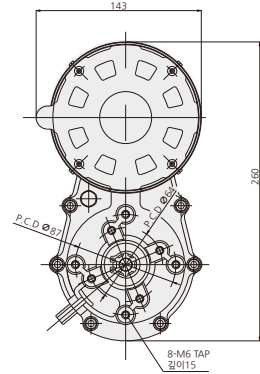

ICE MAKER MOTOR

80W

Ø120mm

CONNECTOR TYPE

DIMENSIONS

K12IP80N□ + KGJ SERIES

CONNECTION DIAGRAMS

从出力轴侧看时CCW

SPECIFICATIONS

80W 连续正格，4极

Model	Voltage (V)	Frequency (Hz)	Current (A)	Start T. (N·m/kgf·cm)	Rated T. (N·m/kgf·cm)	Speed (rpm)	Condenser (µF)
K12IP80NJ	100	50	1.6	0.38/3.8	0.56/5.6	1400	25
		60				1670	
K12IP80NC	220	50	0.8	0.38/3.8	0.56/5.6	1400	6
		60				1670	

AT Rated

FREQ(Hz)	50		60		50		60		50		60		50		60	
MODEL KGJ 207C	RPM	Kg-m	RPM	Kg-m	RPM	Kg-m	RPM	Kg-m	RPM	Kg-m	RPM	Kg-m	RPM	Kg-m	RPM	Kg-m
1/207	6.8	8.0	8.1	8.0												