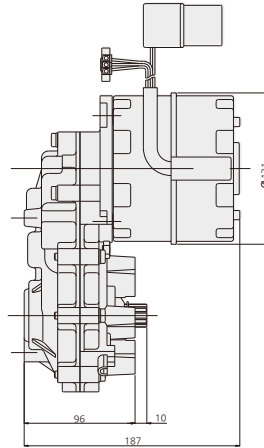

ICE MAKER MOTOR

80W

Ø120mm

CONNECTOR TYPE

DIMENSIONS

K12IP80N□ + KGJ SERIES

CONNECTION DIAGRAMS

从出力轴侧看时CCW

SPECIFICATIONS

80W 连续正格，4极

Model	Voltage (V)	Frequency (Hz)	Current (A)	Start T. (N·m/kgf·cm)	Rated T. (N·m/kgf·cm)	Speed (rpm)	Condenser (µF)
K12IP80NJ	100	50	1.6	0.38/3.8	0.56/5.6	1400	25
		60				1670	
K12IP80NC	220	50	0.8	0.38/3.8	0.56/5.6	1400	6
		60				1670	

AT Rated

FREQ(Hz)	50		60		50		60		50		60		50		60	
MODEL KGJ 207C	RPM	Kg-m	RPM	Kg-m	RPM	Kg-m	RPM	Kg-m	RPM	Kg-m	RPM	Kg-m	RPM	Kg-m	RPM	Kg-m
1/207	6.8	8.0	8.1	8.0												